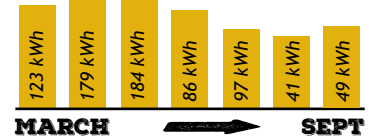

Think Globally, Act Locally

It All Adds Up

7,279

visitors came through the Welcome Center in the winter of 2023-24; Additionally 1,572 more folks stopped by from June through Sept 2024.

SOLAR POWER GENERATED and SOLD back to the power company!