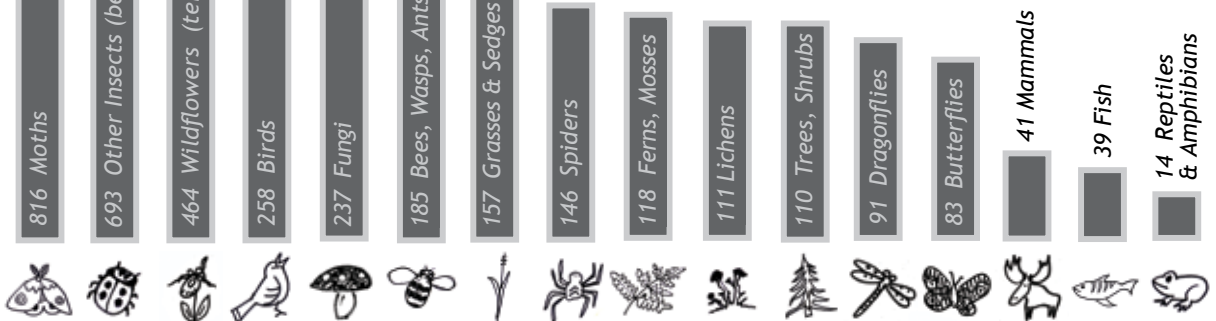

3,334

Species with photos entered into our iNaturalist database

**go to www.inaturalist.org & search "Sax-Zim Bog" to see all the photos

2,055

Webinar & online program views

7,252

Clinton's Bog-ventures video views

VIRTUAL OUTREACH

21,718

Clinton's Critters video views

Scan for links to ALL videos

What is your "Wish List" for Sax-Zim Bog?

*Data from 2021 FOSZB Survey

Number of species recorded in our Sax-Zim Bog Master List database (**some categories not shown in bar graph)

Bog Buddies at Work & Play 2023-24

This is what it's all about! Getting out and exploring one of our most unique habitats—the magical and mysterious bogs.

Longtime Bog Buddies and Massachusetts birders stop in for a visit.

Young, enthusiastic and our future! No, not Sparky... Asher and Ari from Tennessee!

Sax-Zim is one of the most accessible birding sites in all of North America.

Mother-Daughter birding! Volunteer Eileen with her daughter Annette enjoy a winter day.